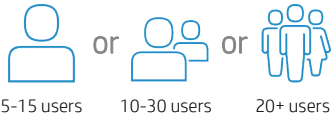

How to select the right device for your enterprise

When choosing an imaging and printing product for your company's large work team, workgroup, or department, you should consider some additional questions.

USERS