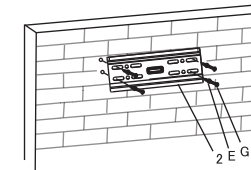

Wall Mount

INSTALLATION GUIDE

Model.EIQSMFL

Hardware List:

ID	Qty	Description
1	2	Bracket
2	1	Wall mount
A	4	M4*20mm bolt
B	4	M6*25mm bolt
C	4	M8*25mm bolt

ID	Qty	Description
D	4	φ18×φ8.5×10 spacer
E	8	M6 washer
F	4	φ6×40 Wall anchor
G	4	St6×50 bolt

1

Fig 1

Fig 2

Fig 3

2

Fig 4

Fig 5

Fig 6