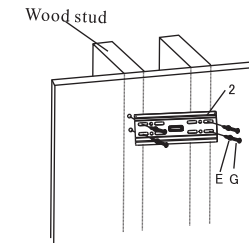

Wall Mount

INSTALLATION GUIDE

Model.EIQSMFL

Hardware List:

ID	Qty	Description
1	2	Bracket
2	1	Wall mount
A	4	M4*20mm bolt
B	4	M6*25mm bolt
C	4	M8*25mm bolt

ID	Qty	Description
D	4	φ18×φ8.5×10 spacer
E	8	M6 washer
F	4	φ6×40 Wall anchor
G	4	St6×50 bolt

1

Fig 1

Fig 2

Fig 3

2

Fig 4

Fig 5

Fig 6