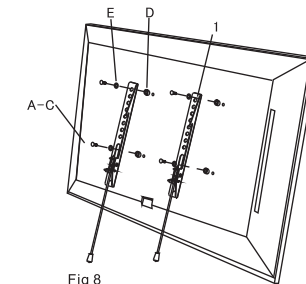

Wall Mount

INSTALLATION GUIDE

Model.EIQSMFL

Hardware List:

ID	Qty	Description
1	2	Bracket
2	1	Wall mount
A	4	M4*20mm bolt
B	4	M6*25mm bolt
C	4	M8*25mm bolt

ID	Qty	Description
D	4	φ18×φ8.5×10 spacer
E	8	M6 washer
F	4	φ6×40 Wall anchor
G	4	St6×50 bolt

3

Fig 7

Fig 8

Fig 9

4

Fig 10

Fig 11

Safety Instructions