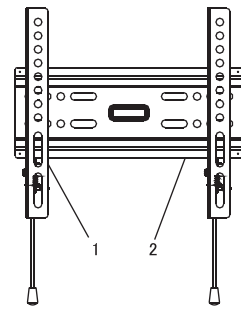

Wall Mount

INSTALLATION GUIDE

Model.EIQSMFL

Hardware List:

ID	Qty	Description
1	2	Bracket
2	1	Wall mount
A	4	M4*20mm bolt
B	4	M6*25mm bolt
C	4	M8*25mm bolt

ID	Qty	Description
D	4	φ18×φ8.5×10 spacer
E	8	M6 washer
F	4	φ6×40 Wall anchor
G	4	St6×50 bolt

1

Fig 1

Fig 2

Fig 3

2

Fig 4

Fig 5

Fig 6